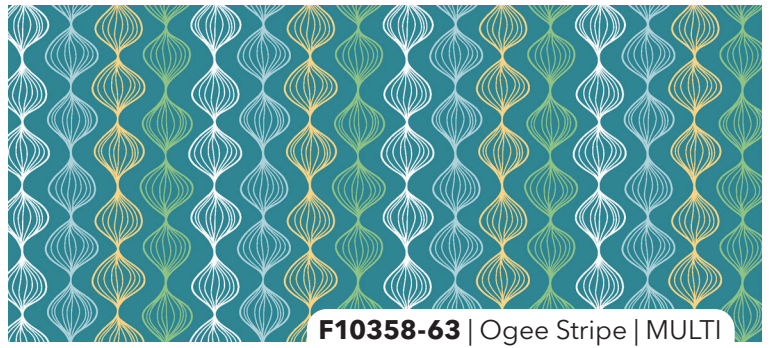

Night Owl BY PATRICK LOSE

F10349-10 | Night Owl | MULTI

F10350-63 | Lullabye Moon | TEAL

F10351-60 | Wide Awake | MULTI

F10355-60 | Sky Doodles | AQUA

F10353-62 | Starry Night | TEAL

F10358-63 | Ogee Stripe | MULTI

F10357-52 | Dots | MULTI

F10354-66 | Hatched | SAGE

F10354-52 | Hatched | STARLIGHT

F10352-65 | On The Tree Top | SAGE

F10356-10 | Quilty | WHITE

F10356-60 | Quilty | AQUA