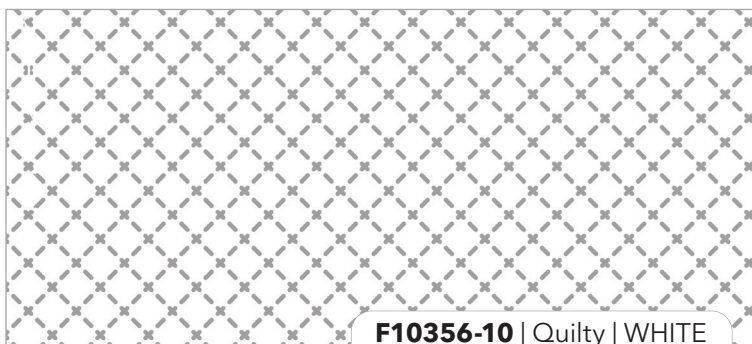

F10357-52 | Dots | MULTI

F10354-66 | Hatched | SAGE

F10354-52 | Hatched | STARLIGHT

F10352-65 | On The Tree Top | SAGE

F10356-10 | Quilty | WHITE

F10356-60 | Quilty | AQUA