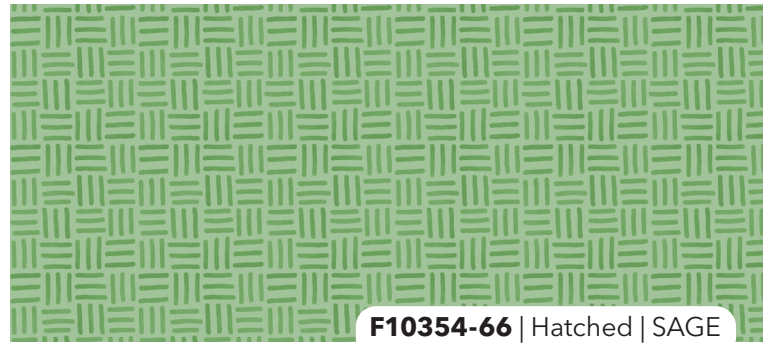

Night Owl BY PATRICK LOSE

F10349-10 | Night Owl | MULTI

F10350-63 | Lullabye Moon | TEAL

F10351-60 | Wide Awake | MULTI

F10355-60 | Sky Doodles | AQUA

F10353-62 | Starry Night | TEAL

F10358-63 | Ogee Stripe | MULTI

F10357-52 | Dots | MULTI

F10354-66 | Hatched | SAGE

F10354-52 | Hatched | STARLIGHT

F10352-65 | On The Tree Top | SAGE

F10356-10 | Quilty | WHITE

F10356-60 | Quilty | AQUA