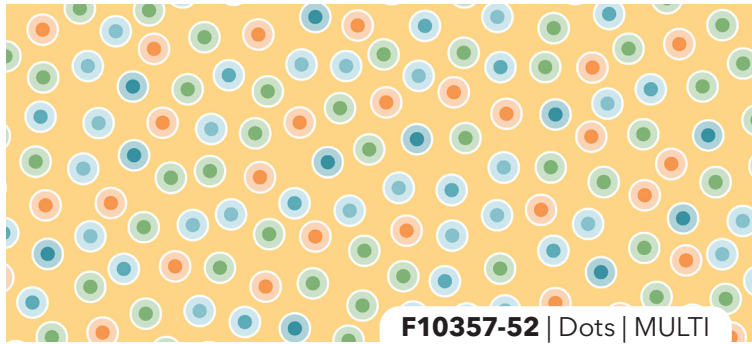

Night Owl BY PATRICK LOSE

F10349-10 | Night Owl | MULTI

F10350-63 | Lullabye Moon | TEAL

F10351-60 | Wide Awake | MULTI

F10355-60 | Sky Doodles | AQUA

F10353-62 | Starry Night | TEAL

F10358-63 | Ogee Stripe | MULTI

F10357-52 | Dots | MULTI

F10354-66 | Hatched | SAGE

F10354-52 | Hatched | STARLIGHT

F10352-65 | On The Tree Top | SAGE

F10356-10 | Quilty | WHITE

F10356-60 | Quilty | AQUA